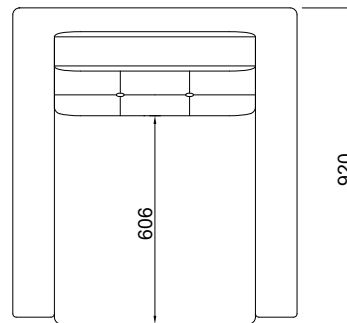

MATERIAL COMPONENTS

Frame: FSC wood 100%
Foam: High Resilience Fire Retardant Foam
Legs: Wood: FSC wood 100%
Surface meets requirements of.:
Reach, Painted: standard 16 CFR 1303 – PASS

SAFETY AND STABILITY

Our products are always developed and tested against EN 16139. 1 & 2.
EN-1021 1 & 2, BS5852 0 & 1, CA TB 117-2013.

PACKAGING MATERIAL & SHIPPING

The use of packaging materials are minimized without compromising protection of the product during transport. Chairs and sofas are protected in a cardboard box and when needed wrapped in a protective layer of recycled plastic. Shipping and transportation is in addition CO2 neutral.

PACKAGE MEASUREMENTS

48 x 82 x 94 cm, 26 kg

WARRANTY

Warranty against manufacturing defects (materials and craftsmanship) is standard as follows:

Frame: Lifetime
Foam: 5 years
Upholstery/Fabric: 5 years

Wear, tear and damages to the products are not covered under this warranty.

TEXTILE

See our textiles [here](#)

DESIGNER

Christian Rudolph

LOUNGE CHAIR