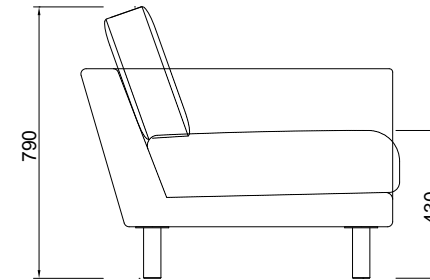

MATERIAL COMPONENTS

Frame: FSC wood 100%
Foam: High Resilience Fire Retardant Foam
Legs: Wood: FSC wood 100%
Surface meets requirements of.:
Reach, Painted: standard 16 CFR 1303 – PASS

SAFETY AND STABILITY

Our products are always developed and tested against EN 16139. 1 & 2.
EN-1021 1 & 2, BS5852 0 & 1, CA TB 117-2013.

PACKAGING MATERIAL & SHIPPING

The use of packaging materials are minimized without compromising protection of the product during transport. Chairs and sofas are protected in a cardboard box and when needed wrapped in a protective layer of recycled plastic. Shipping and transportation is in addition CO2 neutral.

PACKAGE MEASUREMENTS

48 x 82 x 94 cm, 26 kg

WARRANTY

Warranty against manufacturing defects (materials and craftsmanship) is standard as follows:

Frame: Lifetime
Foam: 5 years
Upholstery/Fabric: 5 years

Wear, tear and damages to the products are not covered under this warranty.

TEXTILE

See our textiles [here](#)

DESIGNER

Christian Rudolph

LOUNGE CHAIR