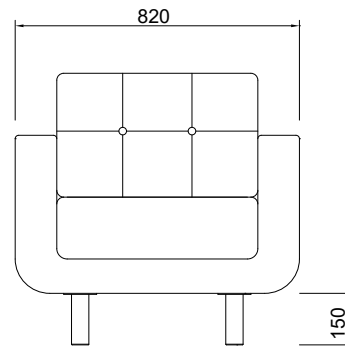

MATERIAL COMPONENTS

Frame: FSC wood 100%
Foam: High Resilience Fire Retardant Foam
Legs: Wood: FSC wood 100%
Surface meets requirements of.:
Reach, Painted: standard 16 CFR 1303 – PASS

SAFETY AND STABILITY

Our products are always developed and tested against EN 16139. 1 & 2.
EN-1021 1 & 2, BS5852 0 & 1, CA TB 117-2013.

PACKAGING MATERIAL & SHIPPING

The use of packaging materials are minimized without compromising protection of the product during transport. Chairs and sofas are protected in a cardboard box and when needed wrapped in a protective layer of recycled plastic. Shipping and transportation is in addition CO2 neutral.

PACKAGE MEASUREMENTS

48 x 82 x 94 cm, 26 kg

WARRANTY

Warranty against manufacturing defects (materials and craftsmanship) is standard as follows:

Frame: Lifetime
Foam: 5 years
Upholstery/Fabric: 5 years

Wear, tear and damages to the products are not covered under this warranty.

TEXTILE

See our textiles [here](#)

DESIGNER

Christian Rudolph

LOUNGE CHAIR