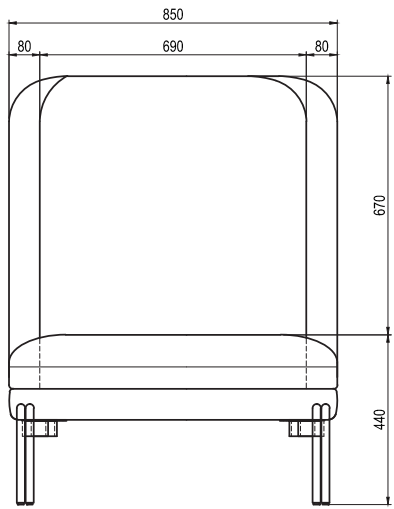

LOUNGE CHAIR