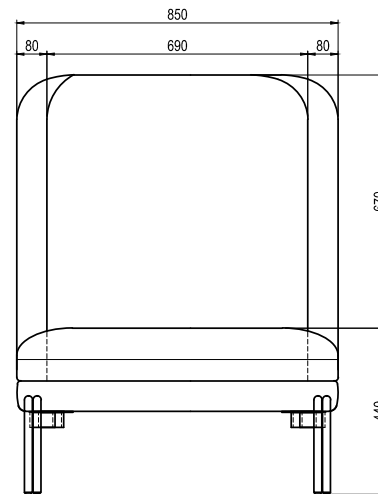

MATERIAL COMPONENTS

Frame: FSC wood 100%

Foam: High Resilience Fire Retardant Foam

Legs: Wood: FSC wood 100%

Surface meets requirements of.:

Reach, Painted: standard 16 CFR 1303 – PASS

SAFETY AND STABILITY

Our products are always developed and tested against EN 16139. 1 & 2.

EN-1021 1 & 2, BS5852 0 & 1, CA TB 117-2013.

PACKAGING MATERIAL & SHIPPING

The use of packaging materials are minimized without compromising protection of the product during transport. Chairs and sofas are protected in a cardboard box and when needed wrapped in a protective layer of recycled plastic. Shipping and transportation is in addition CO2 neutral.

PACKAGE MEASUREMENTS

92 x 88 x 83 cm, 28 kg

WARRANTY

Warranty against manufacturing defects (materials and craftsmanship) is standard as follows:

Frame: Lifetime

Foam: 5 years

Upholstery/Fabric: 5 years

Wear, tear and damages to the products are not covered under this warranty.

TEXTILE

See our textiles [here](#)

DESIGNER

Mathias Mouritsen

LOUNGE CHAIR