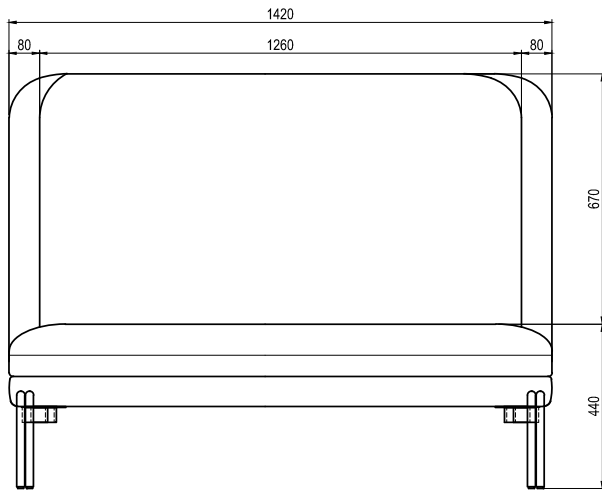

2-SEATER SOFA