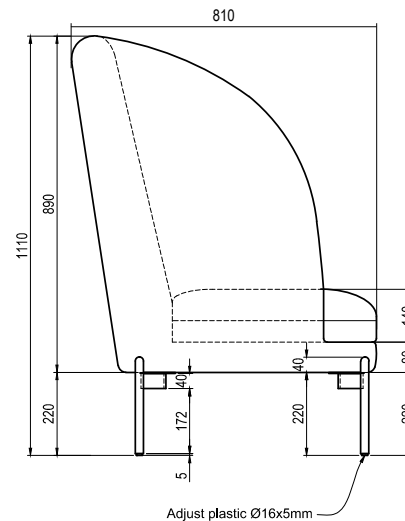

MATERIAL COMPONENTS

Frame: FSC wood 100%

Foam: High Resilience Fire Retardant Foam

Legs: Wood: FSC wood 100%

Surface meets requirements of.:

Reach, Painted: standard 16 CFR 1303 – PASS

SAFETY AND STABILITY

Our products are always developed and tested against EN 16139. 1 & 2.

EN-1021 1 & 2, BS5852 0 & 1, CA TB 117-2013.

PACKAGING MATERIAL & SHIPPING

The use of packaging materials are minimized without compromising protection of the product during transport. Chairs and sofas are protected in a cardboard box and when needed wrapped in a protective layer of recycled plastic. Shipping and transportation is in addition CO2 neutral.

PACKAGE MEASUREMENTS

92 x 88 x 83 cm, 28 kg

WARRANTY

Warranty against manufacturing defects (materials and craftsmanship) is standard as follows:

Frame: Lifetime

Foam: 5 years

Upholstery/Fabric: 5 years

Wear, tear and damages to the products are not covered under this warranty.

TEXTILE

See our textiles [here](#)

DESIGNER

Mathias Mouritsen

LOUNGE CHAIR