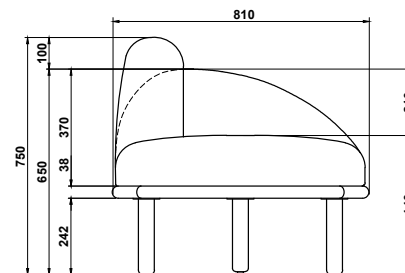

MATERIAL COMPONENTS

Frame: FSC wood 100%
Foam: High Resilience Fire Retardant Foam
Legs: Wood: FSC wood 100%
Surface meets requirements of.:
Reach, Painted: standard 16 CFR 1303 – PASS

SAFETY AND STABILITY

Our products are always developed and tested against EN 16139. 1 & 2.
EN-1021 1 & 2, BS5852 0 & 1, CA TB 117-2013.

PACKAGING MATERIAL & SHIPPING

The use of packaging materials are minimized without compromising protection of the product during transport. Chairs and sofas are protected in a cardboard box and when needed wrapped in a protective layer of recycled plastic. Shipping and transportation is in addition CO2 neutral.

PACKAGE MEASUREMENTS

54 x 210 x 83 cm, 46 kg

WARRANTY

Warranty against manufacturing defects (materials and craftsmanship) is standard as follows:

Frame: Lifetime
Foam: 5 years
Upholstery/Fabric: 5 years

Wear, tear and damages to the products are not covered under this warranty.

TEXTILE

See our textiles [here](#)

DESIGNER

Nikoline Tryde Hølund

DAYBED, RIGHT