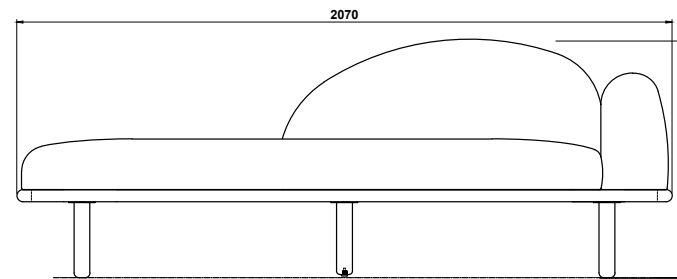

MATERIAL COMPONENTS

Frame: FSC wood 100%
Foam: High Resilience Fire Retardant Foam
Legs: Wood: FSC wood 100%
Surface meets requirements of.:
Reach, Painted: standard 16 CFR 1303 – PASS

SAFETY AND STABILITY

Our products are always developed and tested against EN 16139. 1 & 2.
EN-1021 1 & 2, BS5852 0 & 1, CA TB 117-2013.

PACKAGING MATERIAL & SHIPPING

The use of packaging materials are minimized without compromising protection of the product during transport. Chairs and sofas are protected in a cardboard box and when needed wrapped in a protective layer of recycled plastic. Shipping and transportation is in addition CO2 neutral.

PACKAGE MEASUREMENTS

54 x 210 x 83 cm, 46 kg

WARRANTY

Warranty against manufacturing defects (materials and craftsmanship) is standard as follows:

Frame: Lifetime
Foam: 5 years
Upholstery/Fabric: 5 years

Wear, tear and damages to the products are not covered under this warranty.

TEXTILE

See our textiles [here](#)

DESIGNER

Nikoline Tryde Hølund

DAYBED, RIGHT