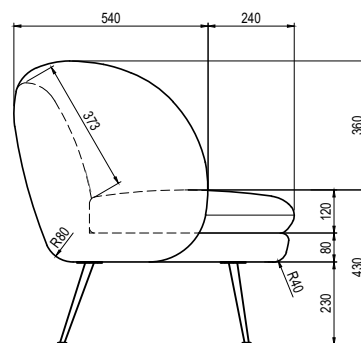

MATERIAL COMPONENTS

Frame: FSC wood 100%

Foam: High Resilience Fire Retardant Foam

Legs: Wood: FSC wood 100%

Surface meets requirements of.:

Reach, Painted: standard 16 CFR 1303 – PASS

SAFETY AND STABILITY

Our products are always developed and tested against EN 16139. 1 & 2.

EN-1021 1 & 2, BS5852 0 & 1, CA TB 117-2013.

PACKAGING MATERIAL & SHIPPING

The use of packaging materials are minimized without compromising protection of the product during transport. Chairs and sofas are protected in a cardboard box and when needed wrapped in a protective layer of recycled plastic. Shipping and transportation is in addition CO2 neutral.

PACKAGE MEASUREMENTS

60 x 155 x 80 cm, 34 kg

WARRANTY

Warranty against manufacturing defects (materials and craftsmanship) is standard as follows:

Frame: Lifetime

Foam: 5 years

Upholstery/Fabric: 5 years

Wear, tear and damages to the products are not covered under this warranty.

TEXTILE

See our textiles [here](#)

DESIGNER

Nikoline Tryde Hølund

2-SEATER SOFA