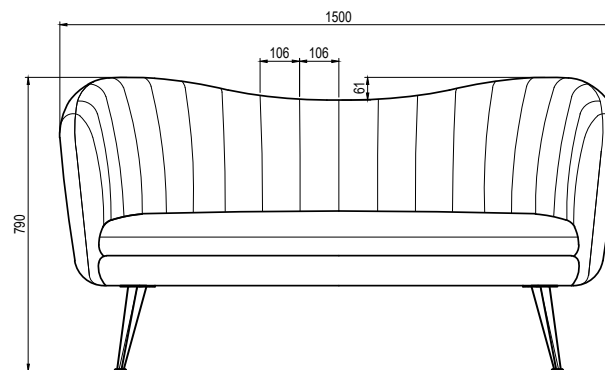

MATERIAL COMPONENTS

Frame: FSC wood 100%

Foam: High Resilience Fire Retardant Foam

Legs: Wood: FSC wood 100%

Surface meets requirements of.:

Reach, Painted: standard 16 CFR 1303 – PASS

SAFETY AND STABILITY

Our products are always developed and tested against EN 16139. 1 & 2.

EN-1021 1 & 2, BS5852 0 & 1, CA TB 117-2013.

PACKAGING MATERIAL & SHIPPING

The use of packaging materials are minimized without compromising protection of the product during transport. Chairs and sofas are protected in a cardboard box and when needed wrapped in a protective layer of recycled plastic. Shipping and transportation is in addition CO2 neutral.

PACKAGE MEASUREMENTS

60 x 155 x 80 cm, 34 kg

WARRANTY

Warranty against manufacturing defects (materials and craftsmanship) is standard as follows:

Frame: Lifetime

Foam: 5 years

Upholstery/Fabric: 5 years

Wear, tear and damages to the products are not covered under this warranty.

TEXTILE

See our textiles [here](#)

DESIGNER

Nikoline Tryde Hølund

2-SEATER SOFA