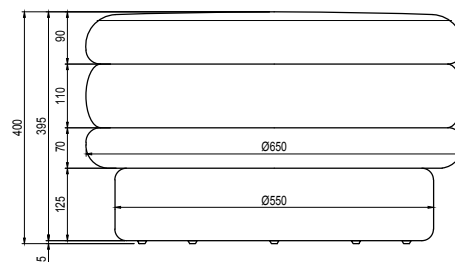

PACKAGE MEASUREMENTS

43 x 67 x 67 cm, 15 kg

WARRANTY

Warranty against manufacturing defects (materials and craftsmanship) is standard as follows:

Frame: Lifetime
Foam: 5 years
Upholstery/Fabric: 5 years

Wear, tear and damages to the products are not covered under this warranty.

TEXTILE

See our textiles [here](#)

DESIGNER

Katrine Bjørn

POUF, D65 CM

POUF, D57 CM