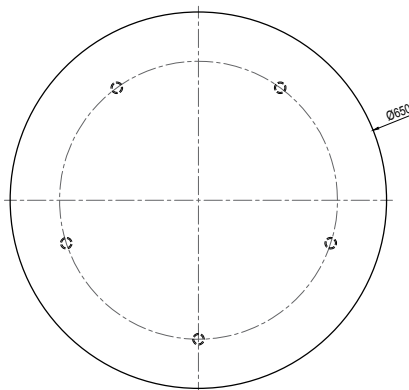

TEXTILE

See our textiles [here](#)

DESIGNER

Katrine Bjørn

POUF, D65 CM

POUF, D57 CM