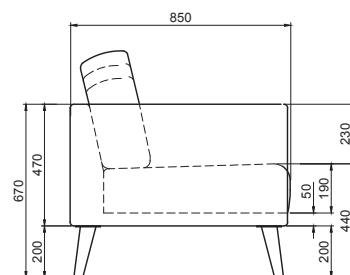

MATERIAL COMPONENTS

Frame: FSC wood 100%

Foam: High Resilience Fire Retardant Foam

Legs: Wood: FSC wood 100%

Surface meets requirements of.:

Reach, Painted: standard 16 CFR 1303 – PASS

SAFETY AND STABILITY

Our products are always developed and tested against EN 16139. 1 & 2.

EN-1021 1 & 2, BS5852 0 & 1, CA TB 117-2013.

PACKAGING MATERIAL & SHIPPING

The use of packaging materials are minimized without compromising protection of the product during transport. Chairs and sofas are protected in a cardboard box and when needed wrapped in a protective layer of recycled plastic. Shipping and transportation is in addition CO2 neutral.

PACKAGE MEASUREMENTS

49 x 160 x 87 cm, 42 kg

49 x 160 x 87 cm, 42 kg

WARRANTY

Warranty against manufacturing defects (materials and craftsmanship) is standard as follows:

Frame: Lifetime

Foam: 5 years

Upholstery/Fabric: 5 years

Wear, tear and damages to the products are not covered under this warranty.

TEXTILE

See our textiles [here](#)

DESIGNER

Emil Thorup

4-SEATER SOFA