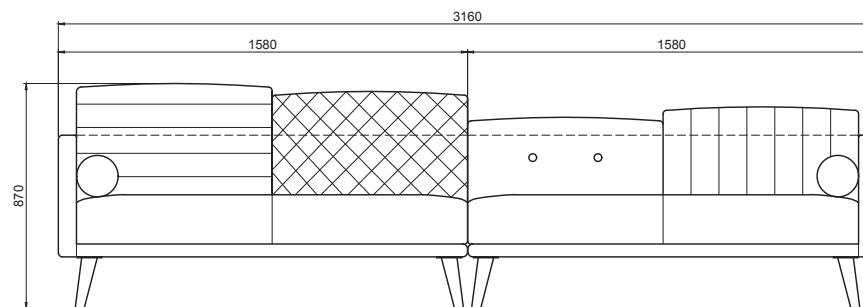

MATERIAL COMPONENTS

Frame: FSC wood 100%

Foam: High Resilience Fire Retardant Foam

Legs: Wood: FSC wood 100%

Surface meets requirements of.:

Reach, Painted: standard 16 CFR 1303 – PASS

SAFETY AND STABILITY

Our products are always developed and tested against EN 16139. 1 & 2.

EN-1021 1 & 2, BS5852 0 & 1, CA TB 117-2013.

PACKAGING MATERIAL & SHIPPING

The use of packaging materials are minimized without compromising protection of the product during transport. Chairs and sofas are protected in a cardboard box and when needed wrapped in a protective layer of recycled plastic. Shipping and transportation is in addition CO2 neutral.

PACKAGE MEASUREMENTS

49 x 160 x 87 cm, 42 kg

49 x 160 x 87 cm, 42 kg

WARRANTY

Warranty against manufacturing defects (materials and craftsmanship) is standard as follows:

Frame: Lifetime

Foam: 5 years

Upholstery/Fabric: 5 years

Wear, tear and damages to the products are not covered under this warranty.

TEXTILE

See our textiles [here](#)

DESIGNER

Emil Thorup

4-SEATER SOFA