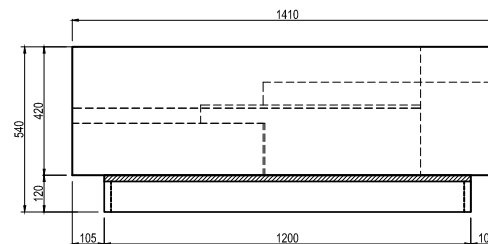

MATERIAL COMPONENTS

Frame: FSC wood 100%

Foam: High Resilience Fire Retardant Foam

Legs: Wood: FSC wood 100%

Surface meets requirements of.:

Reach, Painted: standard 16 CFR 1303 – PASS

SAFETY AND STABILITY

Our products are always developed and tested against EN 16139. 1 & 2.

EN-1021 1 & 2, BS5852 0 & 1, CA TB 117-2013.

PACKAGING MATERIAL & SHIPPING

The use of packaging materials are minimized without compromising protection of the product during transport. Chairs and sofas are protected in a cardboard box and when needed wrapped in a protective layer of recycled plastic. Shipping and transportation is in addition CO2 neutral.

PACKAGE MEASUREMENTS

56 x 162 x 145 cm, 84 kg

56 x 162 x 145 cm, 84 kg

WARRANTY

Warranty against manufacturing defects (materials and craftsmanship) is standard as follows:

Frame: Lifetime

Foam: 5 years

Upholstery/Fabric: 5 years

Wear, tear and damages to the products are not covered under this warranty.

TEXTILE

See our textiles [here](#)

DESIGNER

Oooja

4-SEATER SOFA