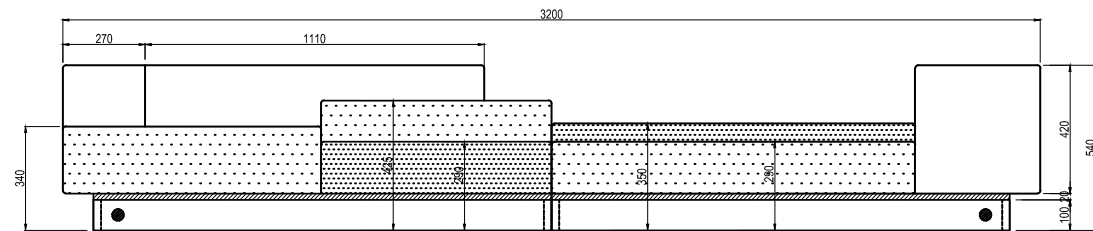

MATERIAL COMPONENTS

Frame: FSC wood 100%

Foam: High Resilience Fire Retardant Foam

Legs: Wood: FSC wood 100%

Surface meets requirements of.:

Reach, Painted: standard 16 CFR 1303 – PASS

SAFETY AND STABILITY

Our products are always developed and tested against EN 16139. 1 & 2.

EN-1021 1 & 2, BS5852 0 & 1, CA TB 117-2013.

PACKAGING MATERIAL & SHIPPING

The use of packaging materials are minimized without compromising protection of the product during transport. Chairs and sofas are protected in a cardboard box and when needed wrapped in a protective layer of recycled plastic. Shipping and transportation is in addition CO2 neutral.

PACKAGE MEASUREMENTS

56 x 162 x 145 cm, 84 kg

56 x 162 x 145 cm, 84 kg

WARRANTY

Warranty against manufacturing defects (materials and craftsmanship) is standard as follows:

Frame: Lifetime

Foam: 5 years

Upholstery/Fabric: 5 years

Wear, tear and damages to the products are not covered under this warranty.

TEXTILE

See our textiles [here](#)

DESIGNER

Oooja

4-SEATER SOFA