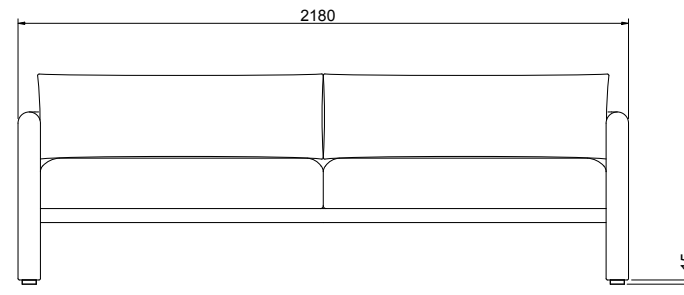

MATERIAL COMPONENTS

Frame: FSC wood 100%
Foam: High Resilience Fire Retardant Foam
Legs: Wood: FSC wood 100%
Surface meets requirements of.:
Reach, Painted: standard 16 CFR 1303 – PASS

SAFETY AND STABILITY

Our products are always developed and tested against EN 16139. 1 & 2.
EN-1021 1 & 2, BS5852 0 & 1, CA TB 117-2013.

PACKAGING MATERIAL & SHIPPING

The use of packaging materials are minimized without compromising protection of the product during transport. Chairs and sofas are protected in a cardboard box and when needed wrapped in a protective layer of recycled plastic. Shipping and transportation is in addition CO2 neutral.

PACKAGE MEASUREMENTS

64 x 221 x 91 cm, 59 kg

WARRANTY

Warranty against manufacturing defects (materials and craftsmanship) is standard as follows:

Frame: Lifetime
Foam: 5 years
Upholstery/Fabric: 5 years

Wear, tear and damages to the products are not covered under this warranty.

TEXTILE

See our textiles [here](#)

DESIGNER

Nikoline Tryde Hølund

3-SEATER SOFA