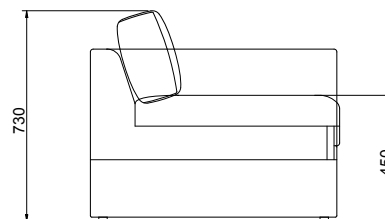

MATERIAL COMPONENTS

Frame: FSC wood 100%
Foam: High Resilience Fire Retardant Foam
Legs: Wood: FSC wood 100%
Surface meets requirements of.:
Reach, Painted: standard 16 CFR 1303 – PASS

SAFETY AND STABILITY

Our products are always developed and tested against EN 16139. 1 & 2.
EN-1021 1 & 2, BS5852 0 & 1, CA TB 117-2013.

PACKAGING MATERIAL & SHIPPING

The use of packaging materials are minimized without compromising protection of the product during transport. Chairs and sofas are protected in a cardboard box and when needed wrapped in a protective layer of recycled plastic. Shipping and transportation is in addition CO2 neutral.

PACKAGE MEASUREMENTS

64 x 221 x 91 cm, 59 kg

WARRANTY

Warranty against manufacturing defects (materials and craftsmanship) is standard as follows:

Frame: Lifetime
Foam: 5 years
Upholstery/Fabric: 5 years

Wear, tear and damages to the products are not covered under this warranty.

TEXTILE

See our textiles [here](#)

DESIGNER

Nikoline Tryde Hølund

3-SEATER SOFA