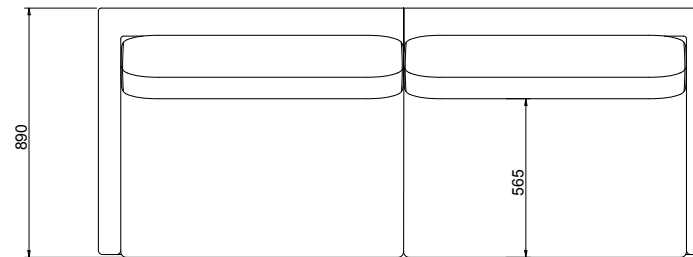

MATERIAL COMPONENTS

Frame: FSC wood 100%
Foam: High Resilience Fire Retardant Foam
Legs: Wood: FSC wood 100%
Surface meets requirements of.:
Reach, Painted: standard 16 CFR 1303 – PASS

SAFETY AND STABILITY

Our products are always developed and tested against EN 16139. 1 & 2.
EN-1021 1 & 2, BS5852 0 & 1, CA TB 117-2013.

PACKAGING MATERIAL & SHIPPING

The use of packaging materials are minimized without compromising protection of the product during transport. Chairs and sofas are protected in a cardboard box and when needed wrapped in a protective layer of recycled plastic. Shipping and transportation is in addition CO2 neutral.

PACKAGE MEASUREMENTS

64 x 221 x 91 cm, 59 kg

WARRANTY

Warranty against manufacturing defects (materials and craftsmanship) is standard as follows:

Frame: Lifetime
Foam: 5 years
Upholstery/Fabric: 5 years

Wear, tear and damages to the products are not covered under this warranty.

TEXTILE

See our textiles [here](#)

DESIGNER

Nikoline Tryde Hølund

3-SEATER SOFA